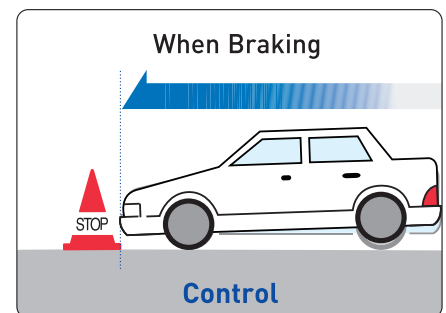

When Shock Absorbers Are Replaced...

Al Cambiar los Amortiguadores

更换SA后

When Shock Absorbers Are Worn... / Cuando los Amortiguadores Se Desgastan... / SA陈旧时

Replacement Checklist >>>

1. Distance traveled is over 50,000 km.
2. Tire treadwear indication
3. A seeming abnormality in shock absorbers: a leak in the oil seal, a noticeable dent in the outer shell, deterioration or damage to the rubber on the mounting bush

Puntos de Chequeo para Reemplazar >>>

1. Después de 50,000 km.
2. Señales de frenado, marcados por llantas
3. Desperfectos o daños exteriores en los amortiguadores: fugas y manchas de aceite, golpes o daños en el cuerpo del amortiguador, deterioro y desgaste de gomas, bujes y rodamientos

更换时的检查要领 >>>

1. 行驶距离超过五万公里。
2. 轮胎有打滑征兆
3. 减振器外观发现异常变化：油封处有渗漏现象，外壳有显著凹陷，底座部分的轴衬，橡胶老化或破损