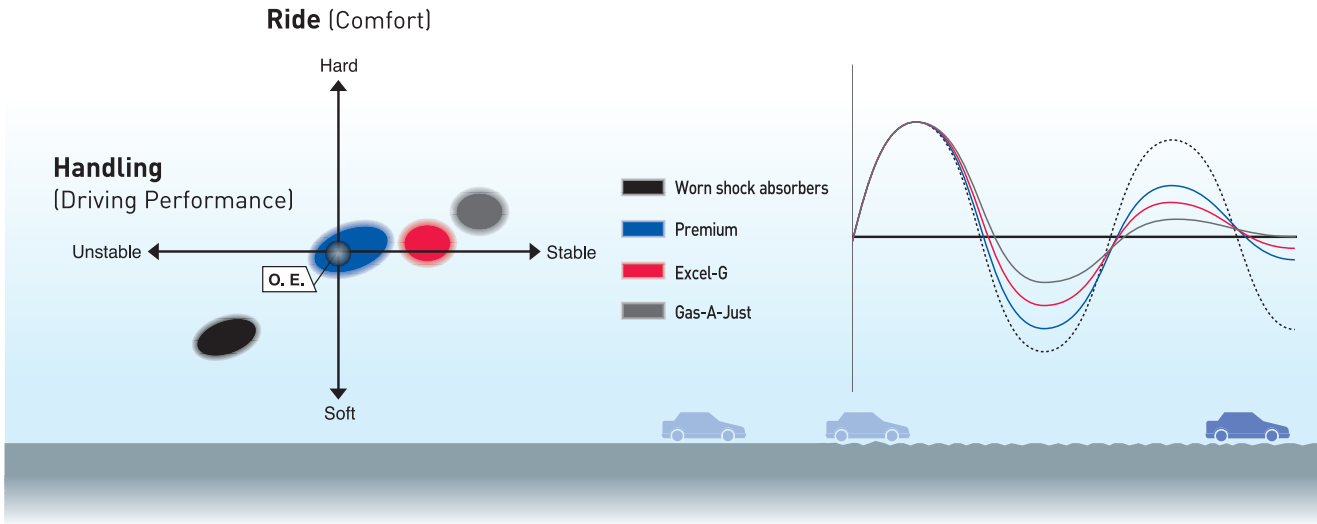

44 (13) Series Shock Absorber (Except 136 series)
63 Series MacPherson Strut Type
66 Series Strut Cartridge Type